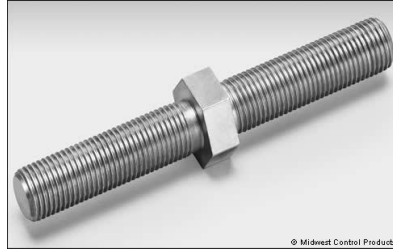

# CASTERS AND JACKSCREWS

EMP Code	Product Code	Name	Description
B01-15-001	2245T15	CASTER	4" X 2" SWIVEL
B01-15-002	3-30H-CI-2-BR	CASTERS	3" SWIVEL WITH SIDE BRAKE
B01-15-003	9960T51	SKATE WHEEL	Skate Wheel Steel, 1-15/16" Dia X 19/32" Width, 50 lb Capacity
B01-15-004	425-DFB	CASTERS	4" X 2" DUCTILE RIGID
B01-15-005	CF420-DUB-S	CASTERS	4" X 2" DUCTILE SWIVEL
B01-15-006	625-GRB	CASTERS	6" V-GROOVE RIGID 2"
B01-15-007	C615GRB	CASTERS	6" V-GROOVE SWIVLE 2"
B01-15-008	GR415RB-3/4 SHAFT	CASTER	4" X11/2 3/4 SHAFT V-GROOVE WHEEL
B01-15-009	HD630PHB-R	CASTER	6" X 3" PHENOLIC FIX
B01-15-010	HD630PHB-S	CASTER	6" X 3" PHENOLIC SWIVEL
B01-15-011	LKD820VGB	CASTER	8" X 2" SWIVEL CAP:8000LBS
B01-15-012	MH315PHB-S-SB	CASTER	3 X 1 1/2 WITH SIDE BRAKE
B01-15-013	J312-ACB	CASTER	3 X 1 1/2 PHENOLIC SWIVEL
B01-15-014	313-ACB-CDS	CASTER	3 X 2 PHENOLIC SWIVEL
B01-15-015	323GRB-SP	CASTER	V" GROOVE 4 X 1 1/2 RIGID BASE
B01-15-016	J424-GRB	CASTER	"V" GROOVE 4" X 1 1/2" FIX
B01-15-017	MH415GRB-R(SP.HIGH)SB	CASTER	"V" GROOVE 4"X11/2" FIX SIDE BRAKE
B01-15-018	J412-GRB	CASTER	"V"GROOVE 4"X 1-1/2" SWIVEL
B01-15-019	J413-ACB	SWIVEL	CASTER 4" X 2" SWIVEL
B01-15-020	WGR630B	CASTER	"V" GROOVE CAST IRON 6"X2"BORE
B01-15-021	XH626-GRB-R	CASTER	6" X 2 1/2" V-GROOVE RIGID
B01-15-022	XH630-CIB-R	CASTER	6" X 3" CAST IRON RIGID
B01-15-023	XH630-CIB-S	CASTER	6" X 3" CAST IRON SWIVEL
B01-15-024	MH420PUB-S	CASTER	4" X 2" CAST SWIVEL POLYURETHANE
B01-15-025	GR420RB3/4SHAFT	CASTER	V GROOVE 4" X 2" RIGID IRON
B01-15-026	MH520PUB-S	CASTER	5" X 2" CAST SWIVEL POLYURETHANE